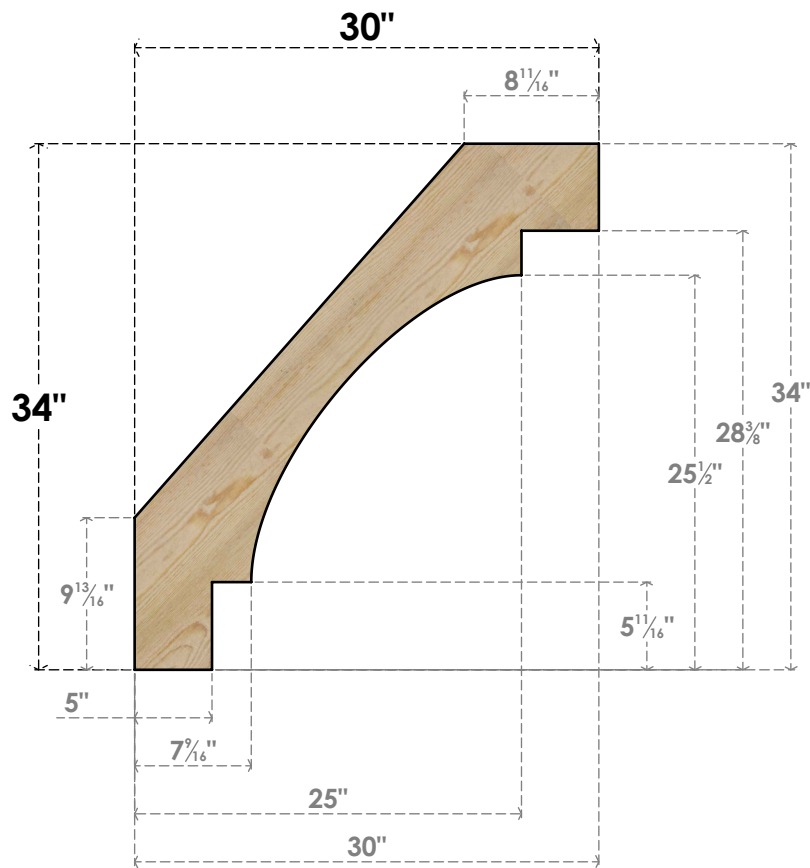

BRC06X30X34MRC00RDF

6"W X 30"D X 34"H MERCED ROUGH SAWN BRACE, DOUGLAS FIR

SIDE

FRONT

EKENA MILLWORK
 2300 WEST MAIN ST.
 CLARKSVILLE, TX 75426
 TOLL FREE: 866-607-0453
 WWW.EKENAMILLWORK.COM

NOTES

1. INSTALLATION TO BE COMPLETED IN ACCORDANCE WITH MANUFACTURER'S SPECIFICATIONS.
2. DRAWING MAY NOT BE TO SCALE
3. THIS DRAWING IS INTENDED FOR DESIGN AND PLANNING PURPOSES ONLY.
4. ALL INFORMATION CONTAINED HEREIN WAS CURRENT AT THE TIME OF DEVELOPMENT BUT MUST BE REVIEWED AND APPROVED BY THE PRODUCT MANUFACTURER TO BE CONSIDERED ACCURATE.
5. PRODUCTS ARE NOT KILN DRIED. THIS ITEM IS UNIQUE AND WILL CONTAIN THE NATURAL VARIATIONS THAT THE WOOD SPECIES OFFERS. THIS MAY RESULT IN VARIATIONS UP TO 1/4"